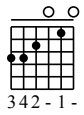

Fingerpicking Lesson 2

Noah Carver

Moderate ♩ = 88

alternate the bass note

Musical notation for measures 1-5. Includes guitar staff with fret numbers and a bass line with a pickup pattern: A T I M A I.

Chord diagrams for G, Em, Am, D7, and G. Includes fret numbers for the first five measures of the second system.

Musical notation for measures 6-10. Includes guitar staff with fret numbers and a bass line.

Chord diagrams for Am, F, Dm, E7, and Am. Includes fret numbers for the first five measures of the third system.

Musical notation for measures 11-15. Includes guitar staff with fret numbers and a bass line.

Chord diagrams for Em, C, Am, B7, and Em. Includes the instruction "alternate 2nd finger on 5 and 6". Includes fret numbers for the first five measures of the fourth system.

Musical notation for measures 16-20. Includes guitar staff with fret numbers and a bass line.