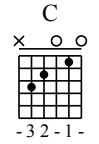

Fingerpicking Lesson 2

Noah Carver

Moderate ♩ = 88

alternate the bass note

Musical notation for measures 1-5. Includes guitar staff with fret numbers and a bass line with a pickup pattern: A T I M A I.

Chord diagrams for G, Em, Am, D7, and G. Includes fret numbers for the first five measures of the second system.

Musical notation for measures 6-10. Includes guitar staff with fret numbers and a bass line.

Chord diagrams for Am, F, Dm, E7, and Am. Includes fret numbers for the first five measures of the third system.

Musical notation for measures 11-15. Includes guitar staff with fret numbers and a bass line.

Chord diagrams for Em, C, Am, B7, and Em. Includes the instruction "alternate 2nd finger on 5 and 6". Includes fret numbers for the first five measures of the fourth system.

Musical notation for measures 16-20. Includes guitar staff with fret numbers and a bass line.