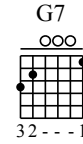

Fingerpicking Lesson 2

Noah Carver

Moderate ♩ = 88

alternate the bass note

Musical notation for measures 1-5. Includes guitar staff with fret numbers and a bass line with a pickup pattern: A T I M A I.

Chord diagrams for G, Em, Am, D7, and G. Includes fret numbers for the first five measures of the second system.

Musical notation for measures 6-10. Includes guitar staff with fret numbers and a bass line.

Chord diagrams for Am, F, Dm, E7, and Am. Includes fret numbers for the first five measures of the third system.

Musical notation for measures 11-15. Includes guitar staff with fret numbers and a bass line.

Chord diagrams for Em, C, Am, B7, and Em. Includes the instruction "alternate 2nd finger on 5 and 6". Includes fret numbers for the first five measures of the fourth system.

Musical notation for measures 16-20. Includes guitar staff with fret numbers and a bass line.