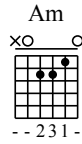

Fingerpicking Lesson 2

Noah Carver

Moderate ♩ = 88

alternate the bass note

Musical notation for measures 1-5. Includes guitar staff with fret numbers and a bass line with a pickup pattern: A T I M A I.

Chord diagrams for G, Em, Am, D7, and G. Includes fret numbers for the first five measures of the second system.

Musical notation for measures 6-10. Includes guitar staff with fret numbers and a bass line.

Chord diagrams for Am, F, Dm, E7, and Am. Includes fret numbers for the first five measures of the third system.

Musical notation for measures 11-15. Includes guitar staff with fret numbers and a bass line.

Chord diagrams for Em, C, Am, B7, and Em. Includes the instruction "alternate 2nd finger on 5 and 6". Includes fret numbers for the first five measures of the fourth system.

Musical notation for measures 16-20. Includes guitar staff with fret numbers and a bass line.