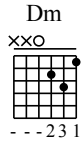

Fingerpicking Lesson 2

Noah Carver

Moderate ♩ = 88

alternate the bass note

Musical notation for measures 1-5. Includes guitar staff with fret numbers and a bass line with a pickup pattern: A T I M A I.

Chord diagrams for G, Em, Am, D7, and G. Includes fret numbers for the first five measures of the second system.

Musical notation for measures 6-10. Includes guitar staff with fret numbers and a bass line.

Chord diagrams for Am, F, Dm, E7, and Am. Includes fret numbers for the first five measures of the third system.

Musical notation for measures 11-15. Includes guitar staff with fret numbers and a bass line.

Chord diagrams for Em, C, Am, B7, and Em. Includes the instruction "alternate 2nd finger on 5 and 6". Includes fret numbers for the first five measures of the fourth system.

Musical notation for measures 16-20. Includes guitar staff with fret numbers and a bass line.